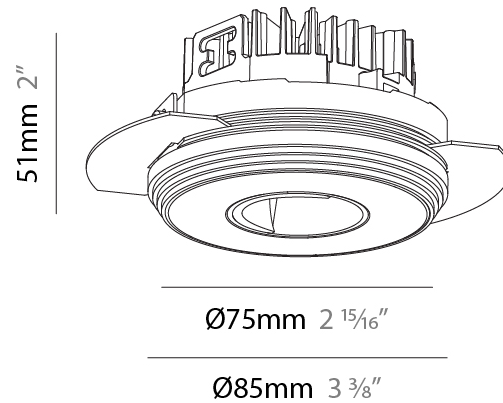

GENERAL

Series: Oiko Pro
Subseries: Oiko Pro Round
Brand: Prolicht
Division: Architectural
Mounting Type: Trimless
Mounting Location: Ceiling
Subcategory: Wallwash

PHYSICAL

Shape: Round
Diameter (mm): 75
Diameter (in): 2 ¹⁵/₁₆
Height (mm): 51
Height (in): 2
Ceiling Thickness (mm): 1 - 25
Ceiling Thickness (in): 1/16 - 1 3/16
Min. Recessing Depth (mm): 55
Min. Recessing Depth (in): 2 ³/₁₆
Light Distribution: Direct
Fixture Finish: SSR / BKV / CWI / CRY / HAB / LAG / UFT / ITA / RUA / RUR / MIC / FTG / MYG / TWT / LOD / PUS / FRO / FUP / KIA / POP / BLS / SPG / MEY / GOH / GUM / CHC / COM / ABZ / JAG / OBR / MOS / ROR
Fixture Material: Aluminum Die Cast
Cut-out Measurements: 86mm / 3 3/8" Diameter

ELECTRICAL

Lamp Type: LED (Zhaga Standard)
Input Wattage (W): 15
Total Output Wattage (W): 13.6
Dimming: Tri-Mode (Non-Dimming and Phase Dimming (120Vac only) and 0-10V Dimming)
Driver Included: No
Driver Location: Recessed Housing
Driver Type: Constant Current - Universal
Driver Class: Class 2
Input Voltage (V): 120 - 277
Constant Current (MA): 350

LED

Color Temperature (°K): 2700 / 3000 / 3500 / 4000
Max. Delivered Lumen (lm): 1302 / 1383 / 1449 / 1462
Nominal Lumen (lm): 1566 / 1665 / 1743 / 1759
CRI: >93 CRI
Lamp Life (hrs): 50000

OPTICAL

Adjustability: Fixed

RATINGS AND CERTIFICATIONS

Certified By: Certified for North American Standards
IP rating: IP20