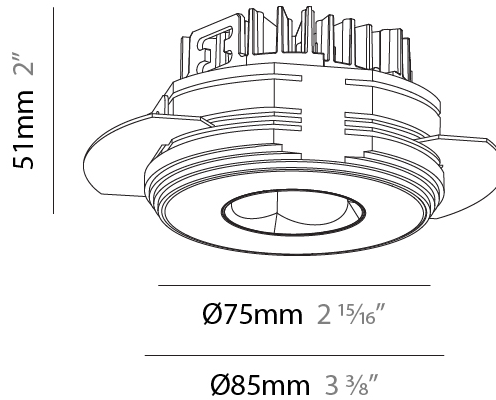

GENERAL

Series: Oiko Pro
Subseries: Oiko Pro Round
Brand: Prolicht
Division: Architectural
Mounting Type: Trimless
Mounting Location: Ceiling
Subcategory: Downlight

PHYSICAL

Shape: Round
Diameter (mm): 75
Diameter (in): 2 15/16
Height (mm): 51
Height (in): 2
Ceiling Thickness (mm): 10 / 12.5 / 15 / 25
Ceiling Thickness (in): 3/8 or 1/2 or 9/16 or 1
Min. Recessing Depth (mm): 55
Min. Recessing Depth (in): 2 3/16
Light Distribution: Direct
Diffuser: Lens Pack - Spread Lens / Linear Spread Lens / Honeycomb Louver
Fixture Finish: SSR / BKV / CWI / CRY / HAB / LAG / UFT / ITA / RUA / RUR / MIC / FTG / MYG / TWT / LOD / PUS / FRO / FUP / KIA / POP / BLS / SPG / MEY / GOH / GUM / CHC / COM / ABZ / JAG / OBR / MOS / ROR
Fixture Material: Aluminum Die Cast
Cut-out Measurements: 86mm / 2 11/16" Diameter

ELECTRICAL

Lamp Type: LED (Zhaga Standard)
Input Wattage (W): 14
Total Output Wattage (W): 12.7
Dimming: Dali Dimming
Driver Included: No
Driver Location: Recessed Housing
Driver Type: Constant Current - Universal (120Vac only for DALI driver)
Driver Class: Class 2
Input Voltage (V): 120 - 277
Constant Current (MA): 700

LED

Color Temperature (°K): 2700-6500 Tunable White
Max. Delivered Lumen (lm): 1240
Nominal Lumen (lm): 1460
CRI: >90 CRI
Lamp Life (hrs): 50000
Special LEDs offerings: Tunable White

OPTICAL

Reflector°: 52
Adjustability: Fixed

RATINGS AND CERTIFICATIONS

Certified By: Certified for North American Standards
IP rating: IP20